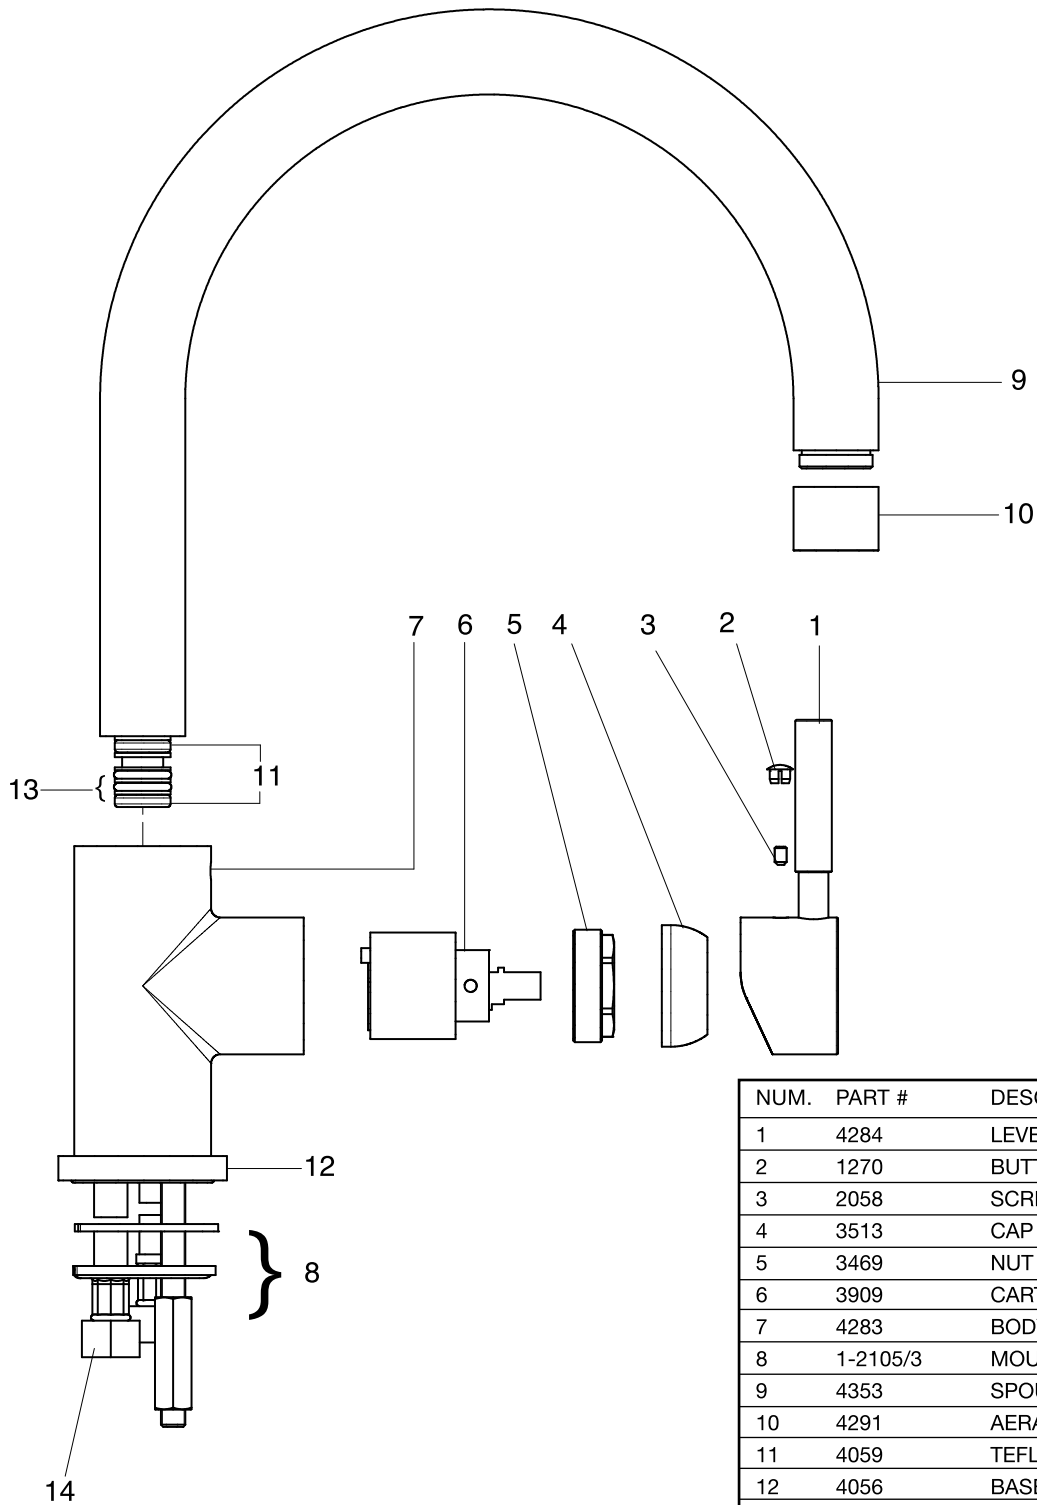

### FEATURES

- Solid brass body
- Ceramic disc cartridge
- Color coded hot & cold supply lines
- Reversible mounting hardware adapts to thick or thin mounting surfaces
- 2.2 G.P.M. flow rate
- Installation in a 1-3/8" hole

### PRODUCT SPECIFICATION

Kitchen faucet to include single lever handle with solid brass body and ceramic disc cartridge. Faucet dimensions to be as follows: Reach: 9"; Spout Height: 7-3/16". Hot and cold supply lines to be color coded. Reversible mounting hardware to adapt to thick or thin mounting surfaces. Kitchen faucet to be BLANCOMERIDIAN™ Single Lever, Model 157-133-\_\_\_\_\_ in \_\_\_\_\_ finish.

### NOMINAL DIMENSIONS

MODEL	REACH	SPOUT HEIGHT	FAUCET HEIGHT
157-133	9	7-3/16	13-3/4

See next page for exploded parts drawing and parts list.

**BLANCOMERIDIAN™ SINGLE LEVER**

**MODEL 157-133**

NUM.	PART #	DESCRIPTION
1	4284	LEVER
2	1270	BUTTON
3	2058	SCREW
4	3513	CAP
5	3469	NUT
6	3909	CARTRIDGE
7	4283	BODY
8	1-2105/3	MOUNTING NUT ASSY
9	4353	SPOUT
10	4291	AERATOR
11	4059	TEFLON RING
12	4056	BASE
13	01102621310	O'RING 2.62X13.1
14	2350	INLET HOSES